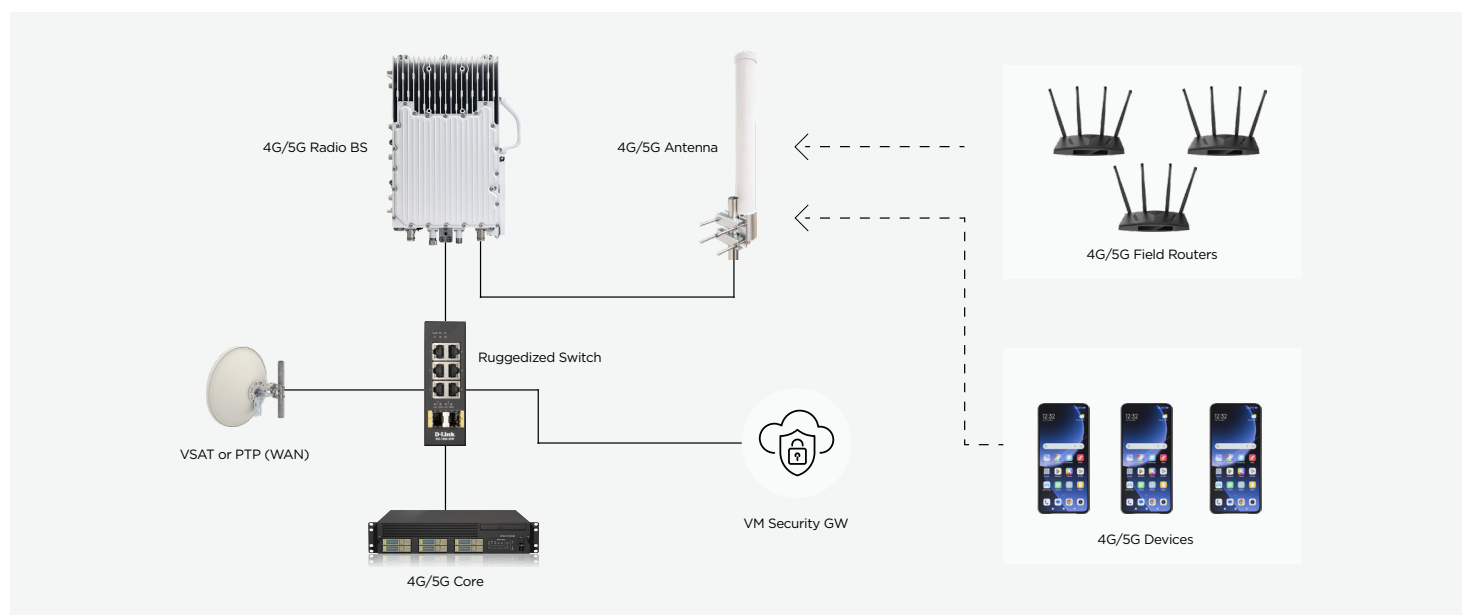

Radio:

Nokia e/gNode-B radio mounted on a manual crank telescopic mast.

Core:

High-performance, low-power, highly integrated Rugged Embedded Server in a specially designed MIL IP67 housing, enabling operation in any environment without fans or air vents.

IP Core:

Ruggedized Layer 3 switch.

Operators:

Two ruggedized operator workstations (dispatch & mission management consoles)

Dispatch & Mission Management Consoles Overview

Push-to-Talk (PTT) & Push-to-Video (PTV)